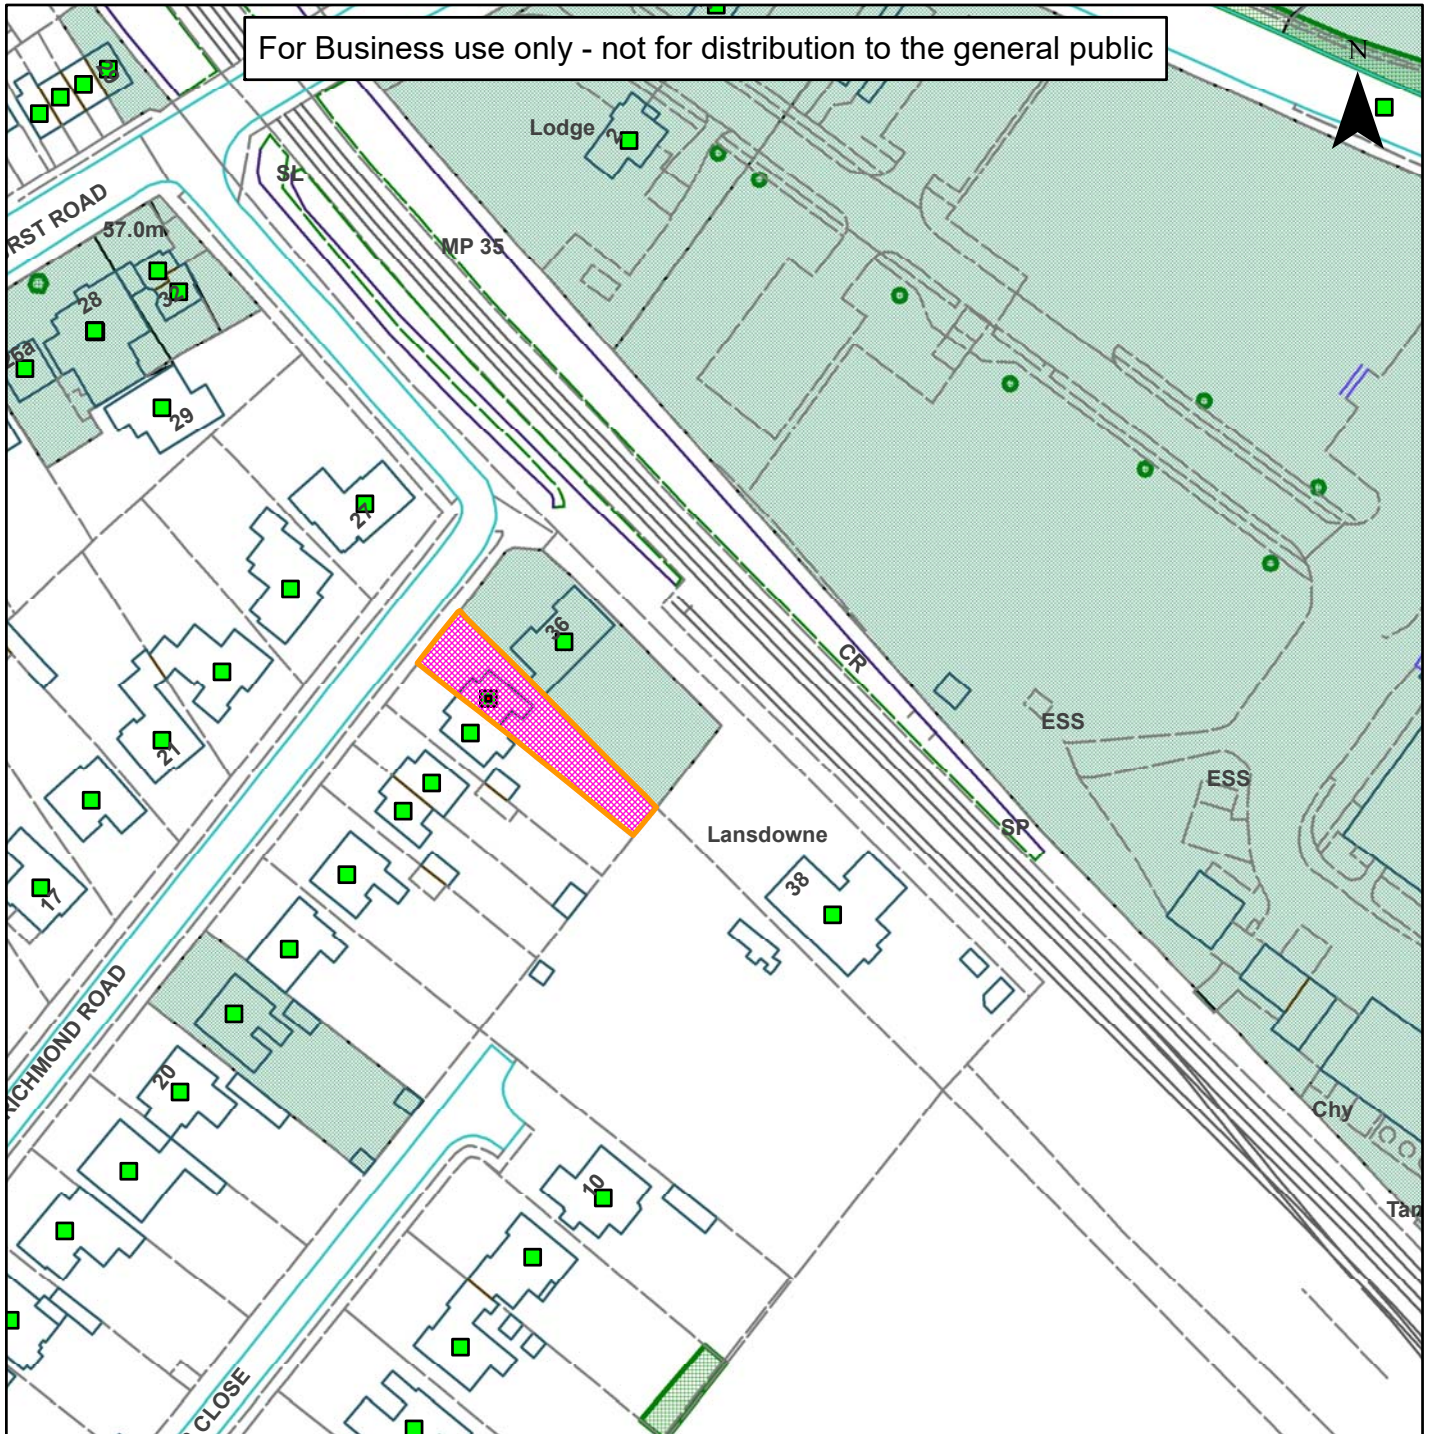

Not Set

For Business use only - not for distribution to the general public

Scale: 1:1,250

Reproduced from the Ordnance Survey map with permission of the Controller of Her Majesty's Stationery Office © Crown Copyright 2012.

Unauthorised reproduction infringes Crown Copyright and may lead to prosecution or civil proceedings.

Organisation	Horsham District Council
Department	
Comments	Not Set
Date	27/03/2018
MSA Number	100023865